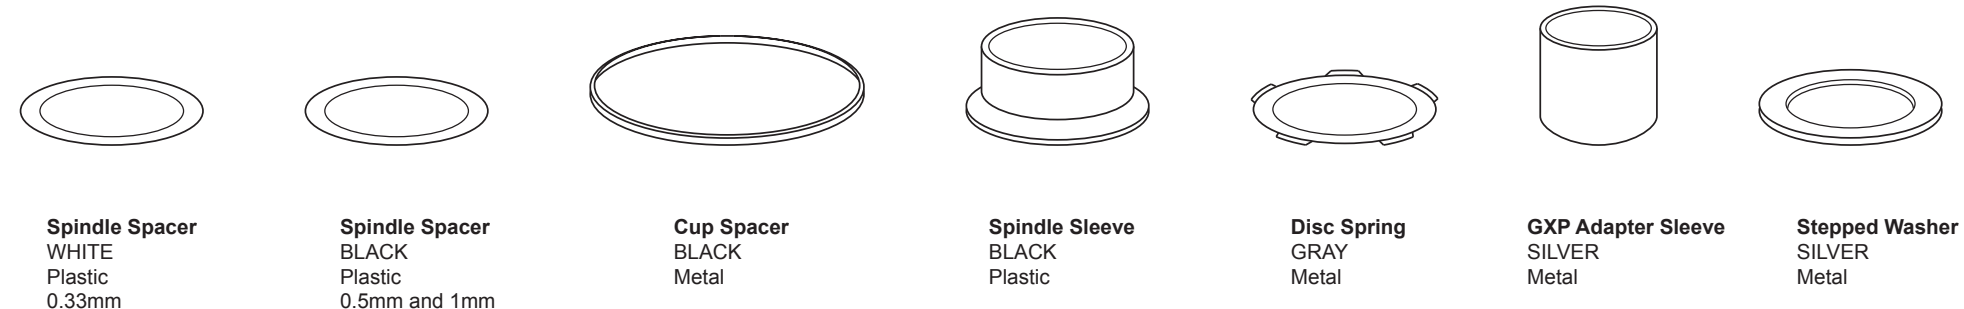

PARTS IDENTIFICATION FOR FIT KITS